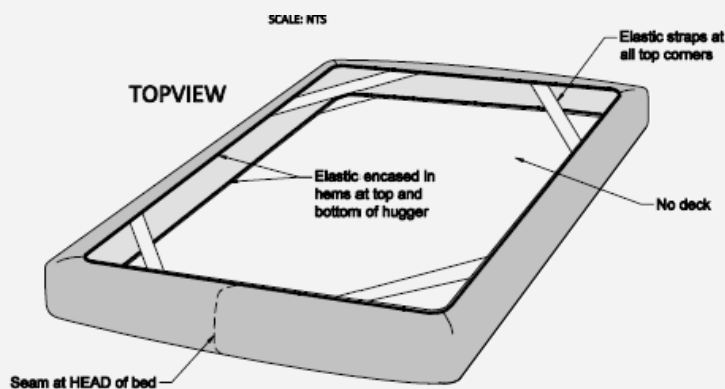

COLOR SELECTIONS

Charcoal

Warm Silver

Taupe

DESCRIPTION

ITEM	SIZE	COLOR	TYPE	DIMENSION
Foundation Cover	King	Charcoal	Fit	76"x80"x9"
Foundation Cover	King	Silver	Fit	76"x80"x9"
Foundation Cover	King	Taupe	Fit	76"x80"x9"
Foundation Cover	Queen	Charcoal	Fit	60"x80"x9"
Foundation Cover	Queen	Silver	Fit	60"x80"x9"
Foundation Cover	Queen	Taupe	Fit	60"x80"x9"

NOTES

Machine washable

Oeko Tex Standard 100

Fits Box Springs 7-9 inches in height

Snug Fit

CALL OR EMAIL US

for more information

1-800-663-9587