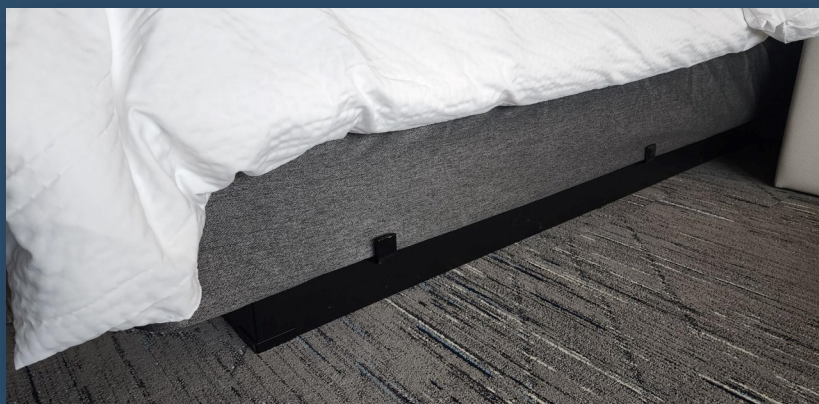

COLOR SELECTIONS

Charcoal

Warm Silver

Taupe

DESCRIPTION

ITEM	SIZE	COLOR	TYPE	DIMENSION
Foundation Cover	King	Charcoal	Fit	76"x80"x9"
Foundation Cover	King	Silver	Fit	76"x80"x9"
Foundation Cover	King	Taupe	Fit	76"x80"x9"
Foundation Cover	Queen	Charcoal	Fit	60"x80"x9"
Foundation Cover	Queen	Silver	Fit	60"x80"x9"
Foundation Cover	Queen	Taupe	Fit	60"x80"x9"

NOTES

Machine washable

Oeko Tex Standard 100

Fits Box Springs 7-9 inches in height

Snug Fit

CALL OR EMAIL US

for more information

1-800-663-9587