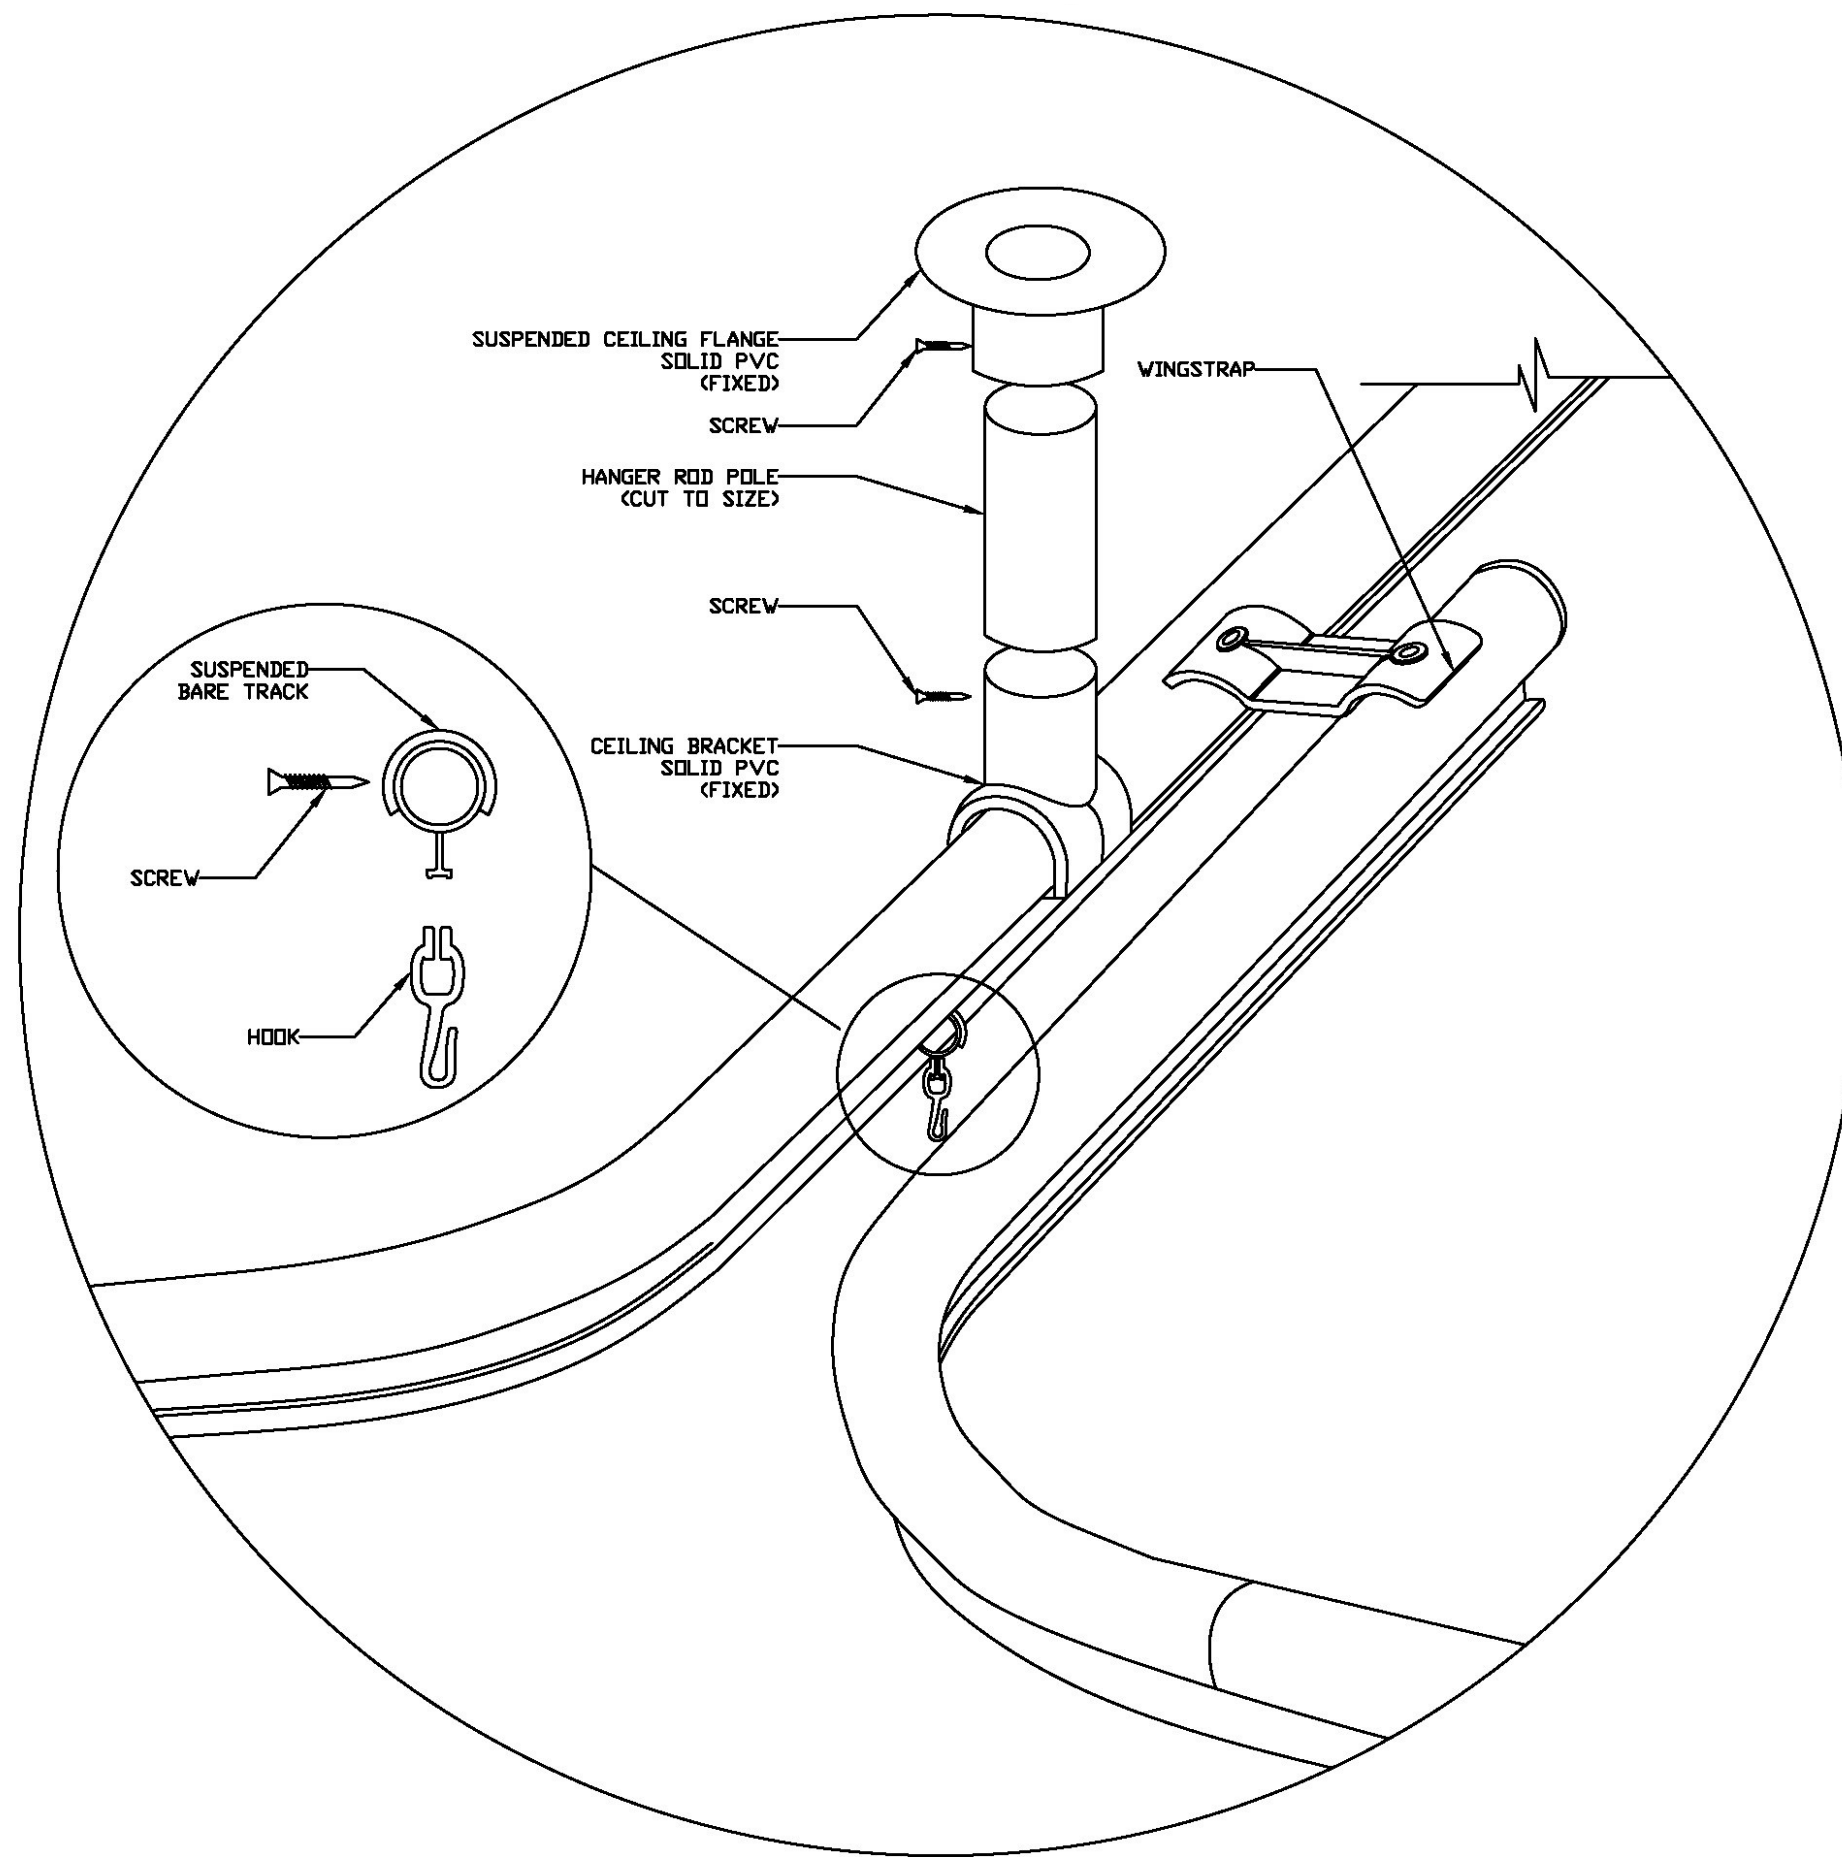

WESTPORT CEILING
SUSPENDED TRACK
—
PLAN VIEW OVERALL

WESTPORT MANUFACTURING

1122 SW MARINE DRIVE
VANCOUVER, BC
V6P 5Z3

www.west-port.com

604-261-9326

800-663-9587

WESTPORT CEILING
SUSPENDED TRACK
DETAILS

WESTPORT MANUFACTURING