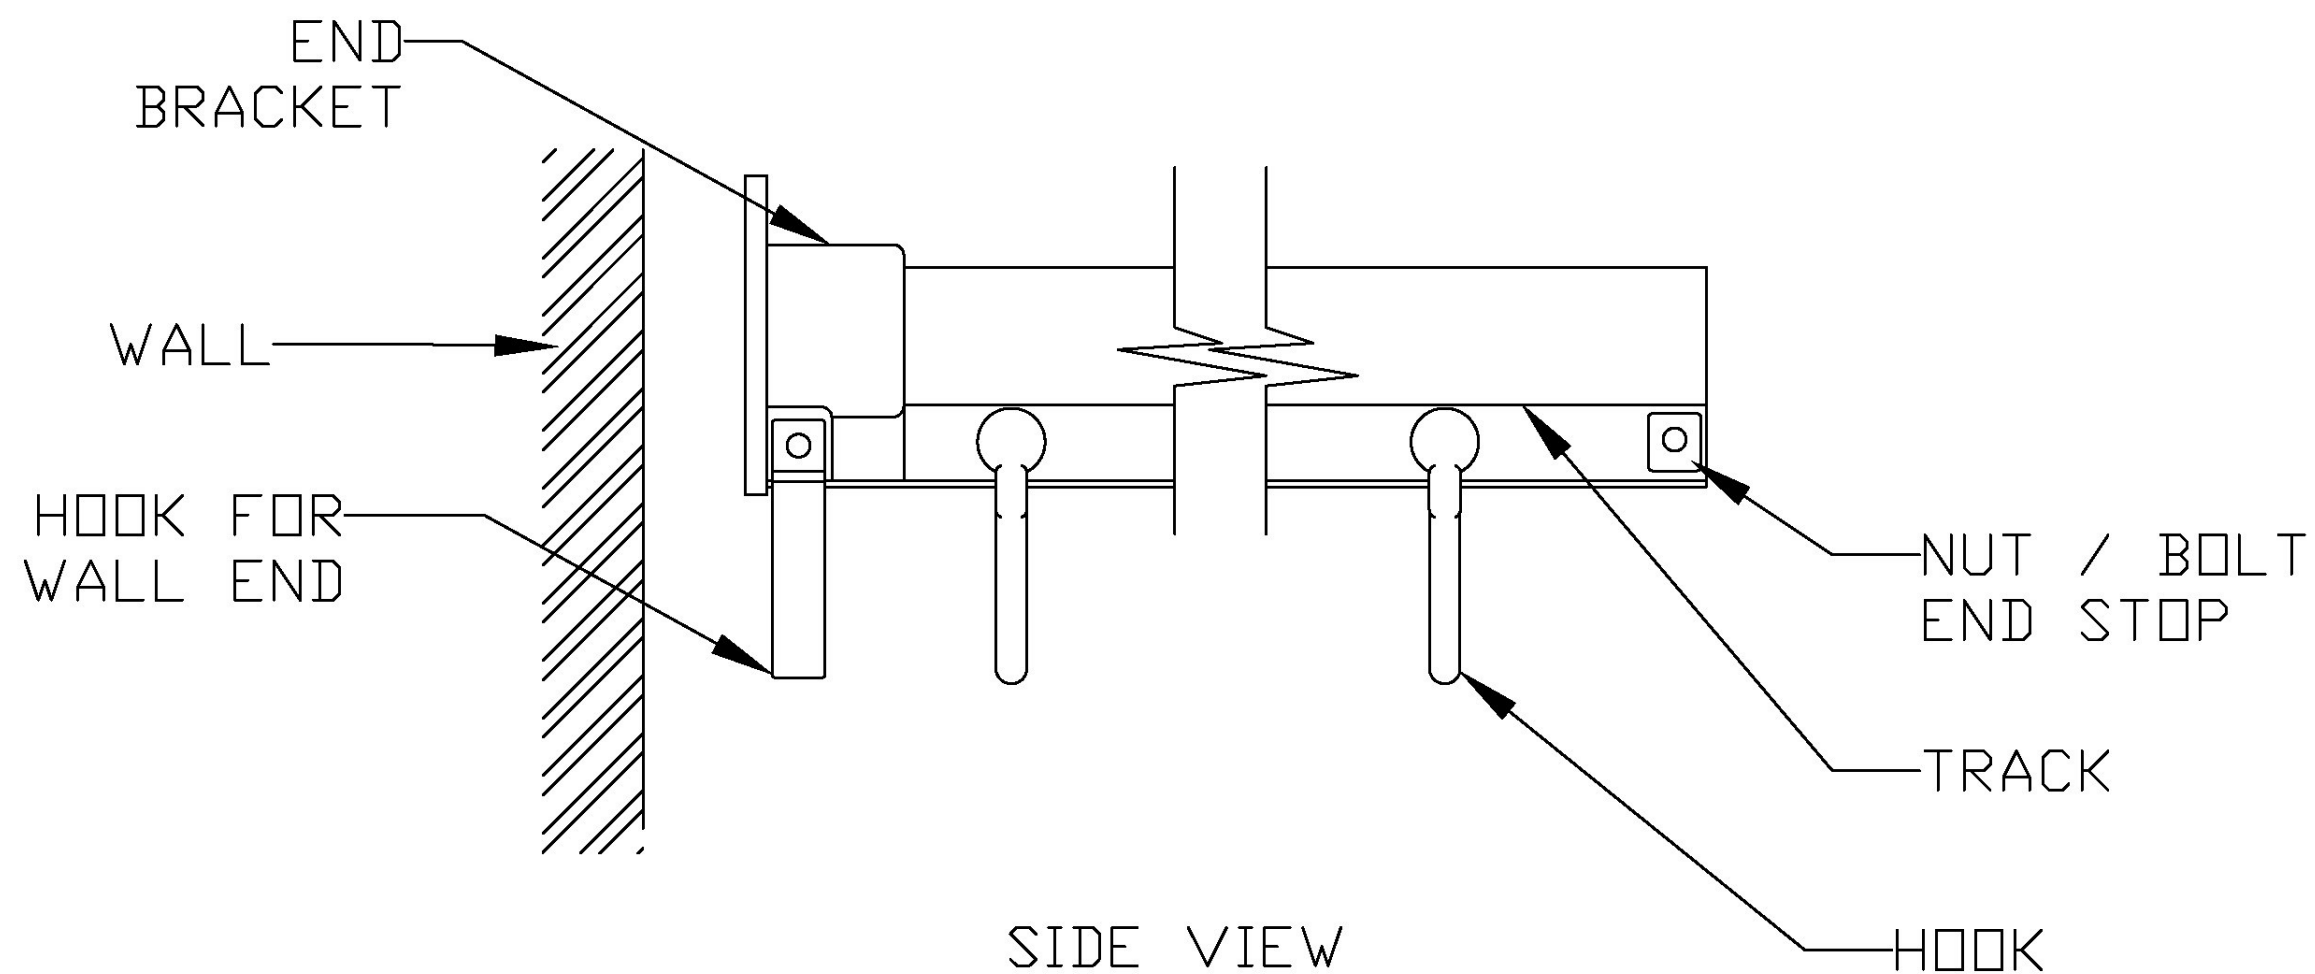

604-261-9326

800-663-9587

WESTPORT END BRACKET

-
SIDE VIEW

WESTPORT MANUFACTURING

1122 SW MARINE DRIVE
VANCOUVER, BC
V6P 5Z3

www.west-port.com

604-261-9326