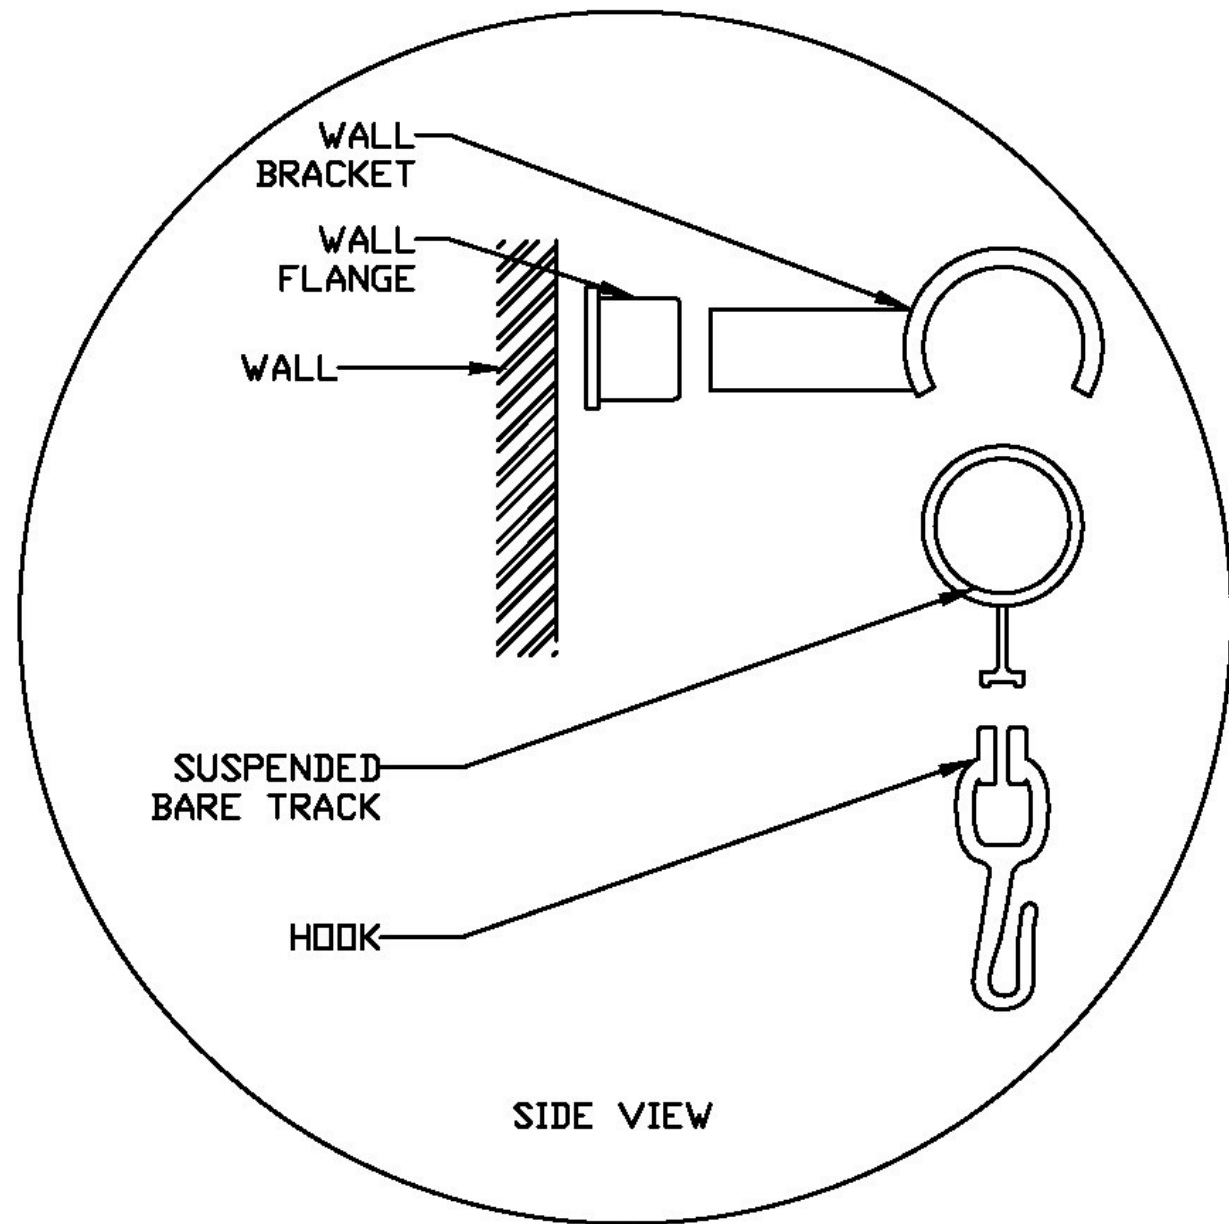

WESTPORT WALL BRACKET

WESTPORT MANUFACTURING

1122 SW MARINE DRIVE
VANCOUVER, BC
V6P 5Z3

www.west-port.com

604-261-9326

800-663-9587