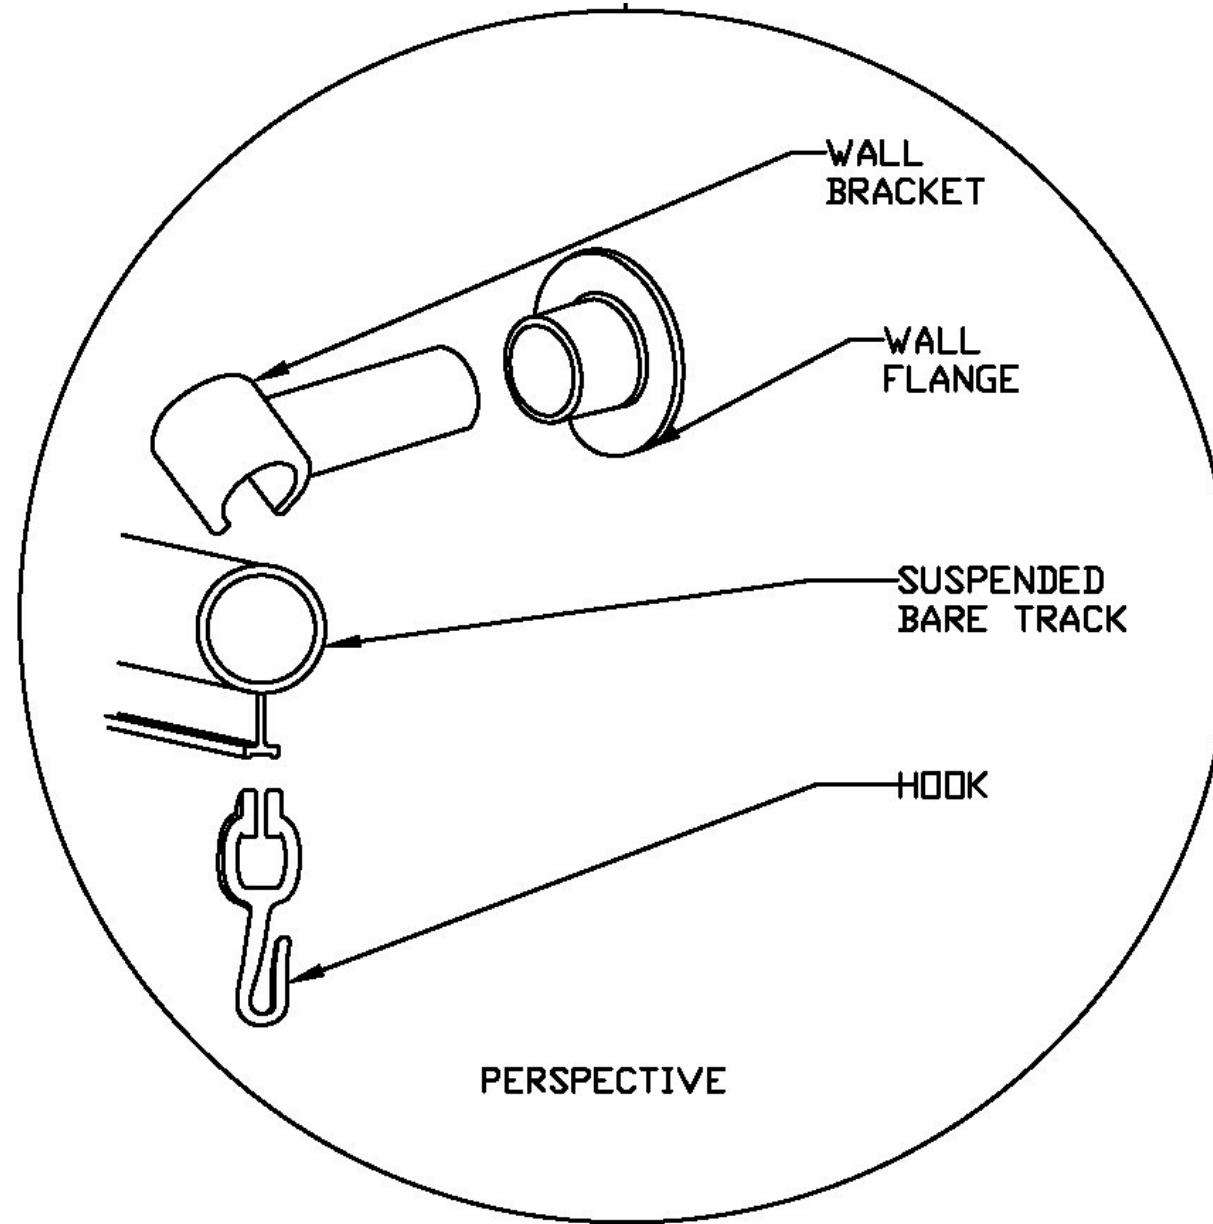

WESTPORT WALL BRACKET

WESTPORT MANUFACTURING

1122 SW MARINE DRIVE
VANCOUVER, BC
V6P 5Z3

www.west-port.com

604-261-9326

800-663-9587