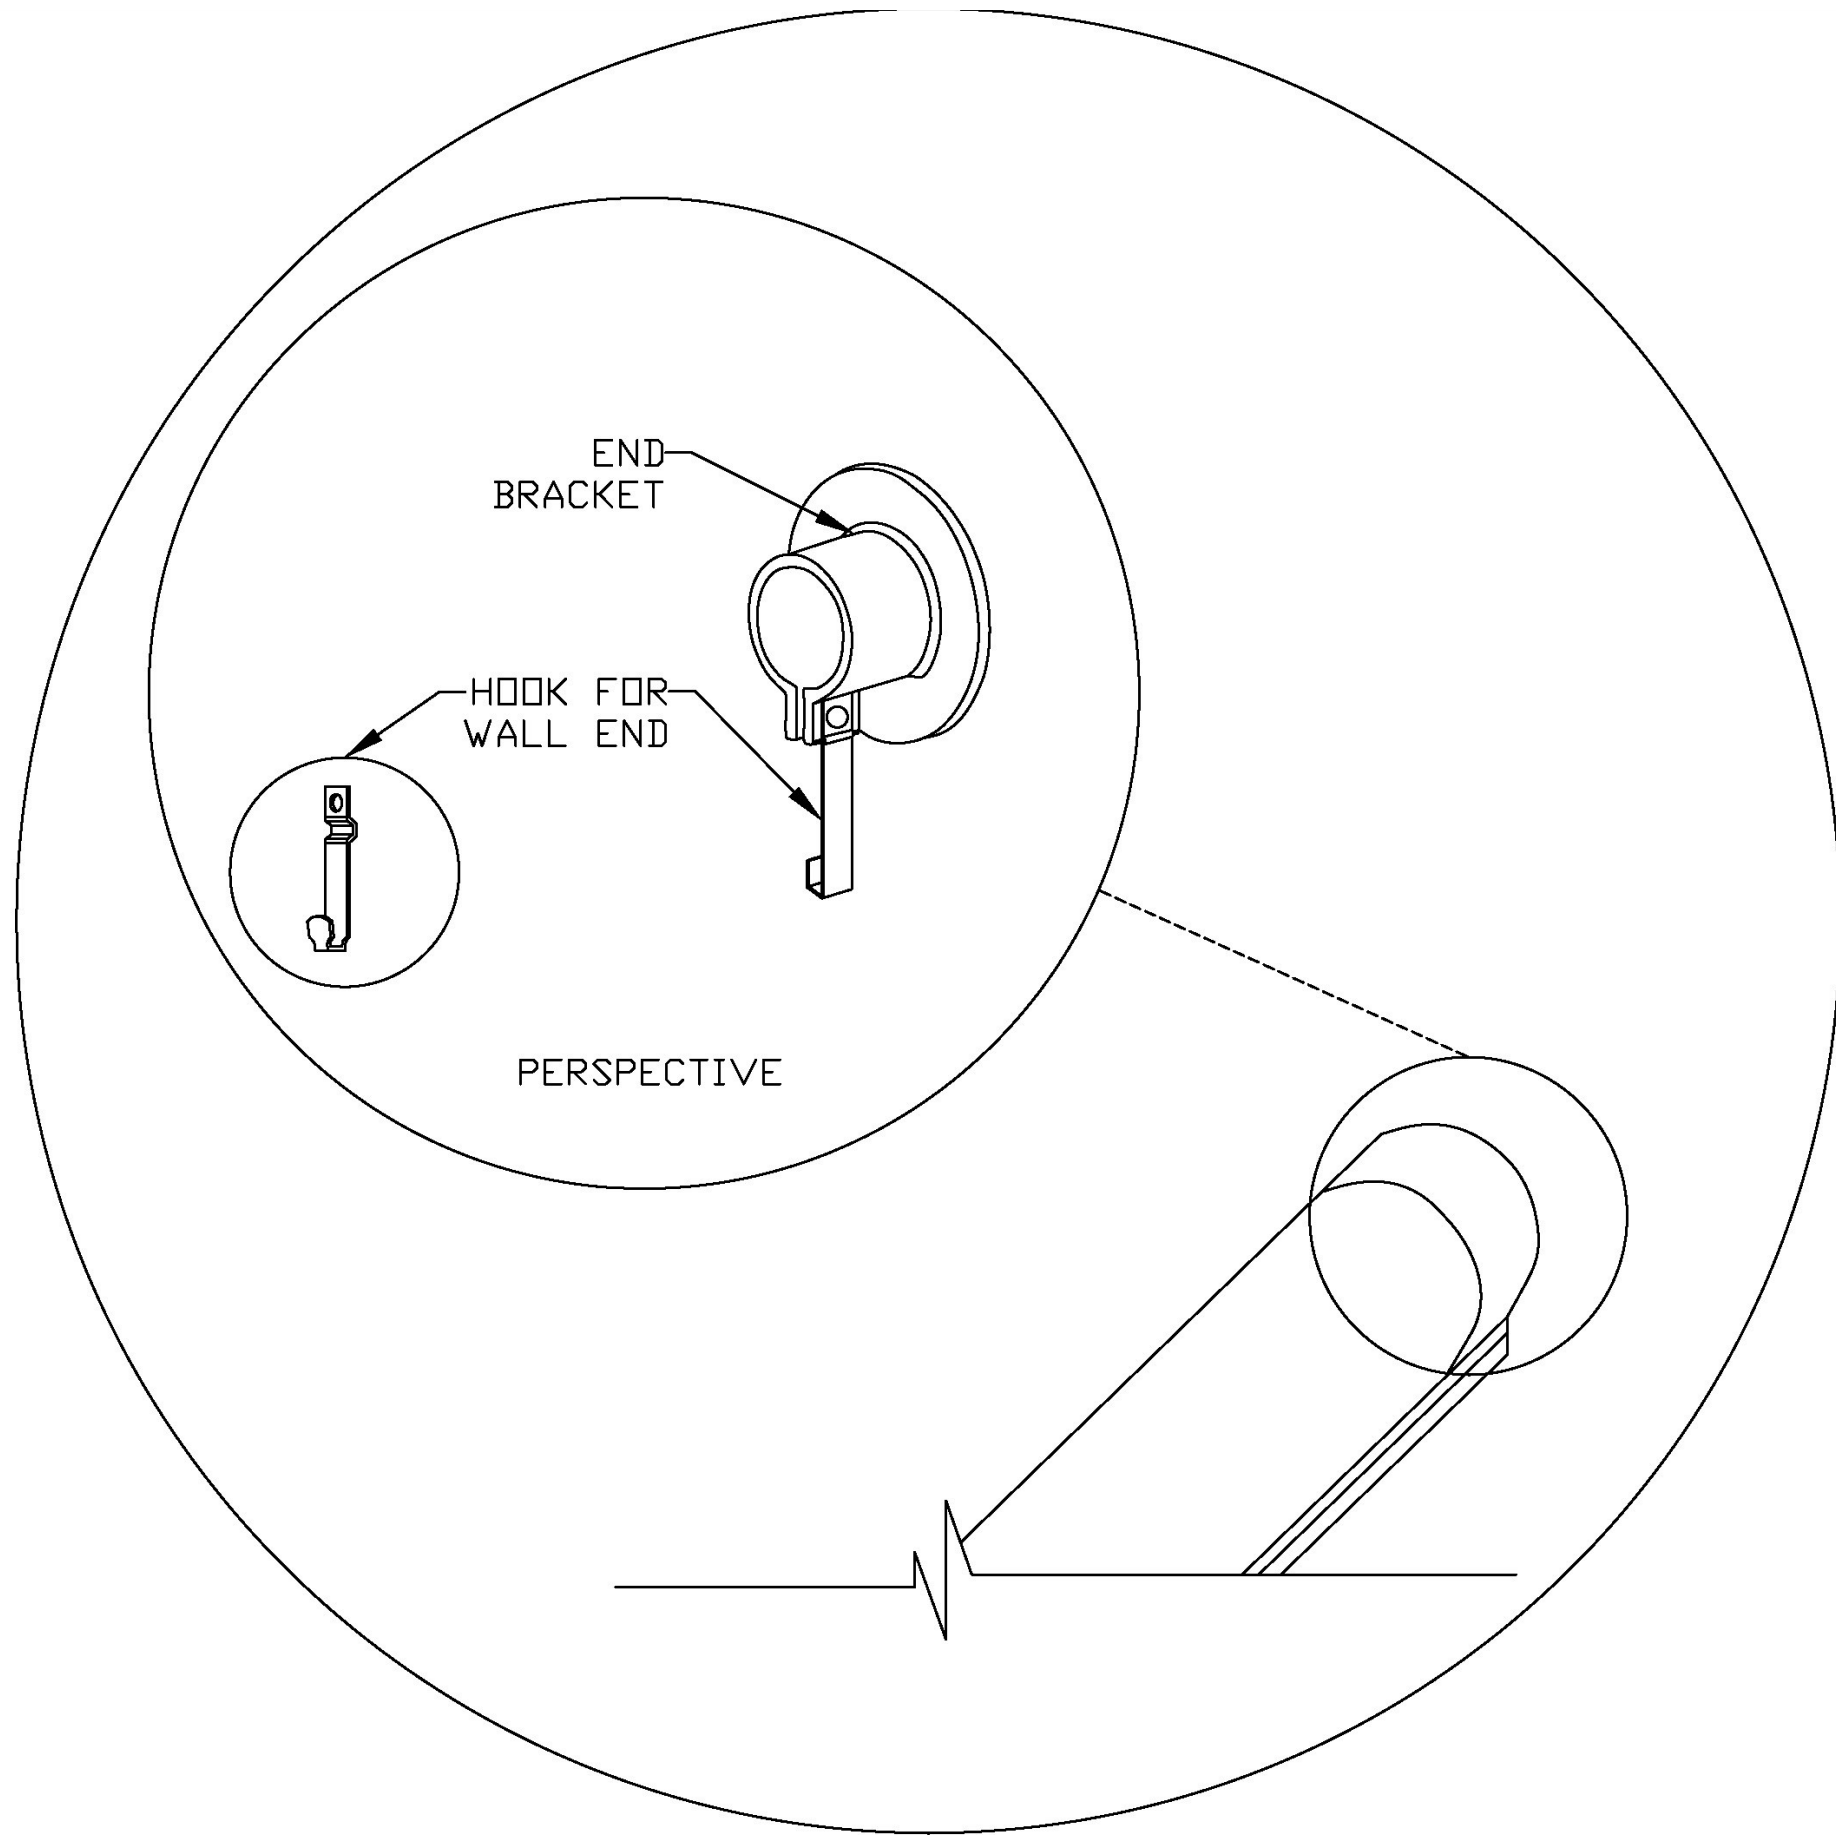

WESTPORT END BRACKET

WESTPORT MANUFACTURING

1122 SW MARINE DRIVE

VANCOUVER, BC

V6P 5Z3

www.west-port.com

604-261-9326

800-663-9587