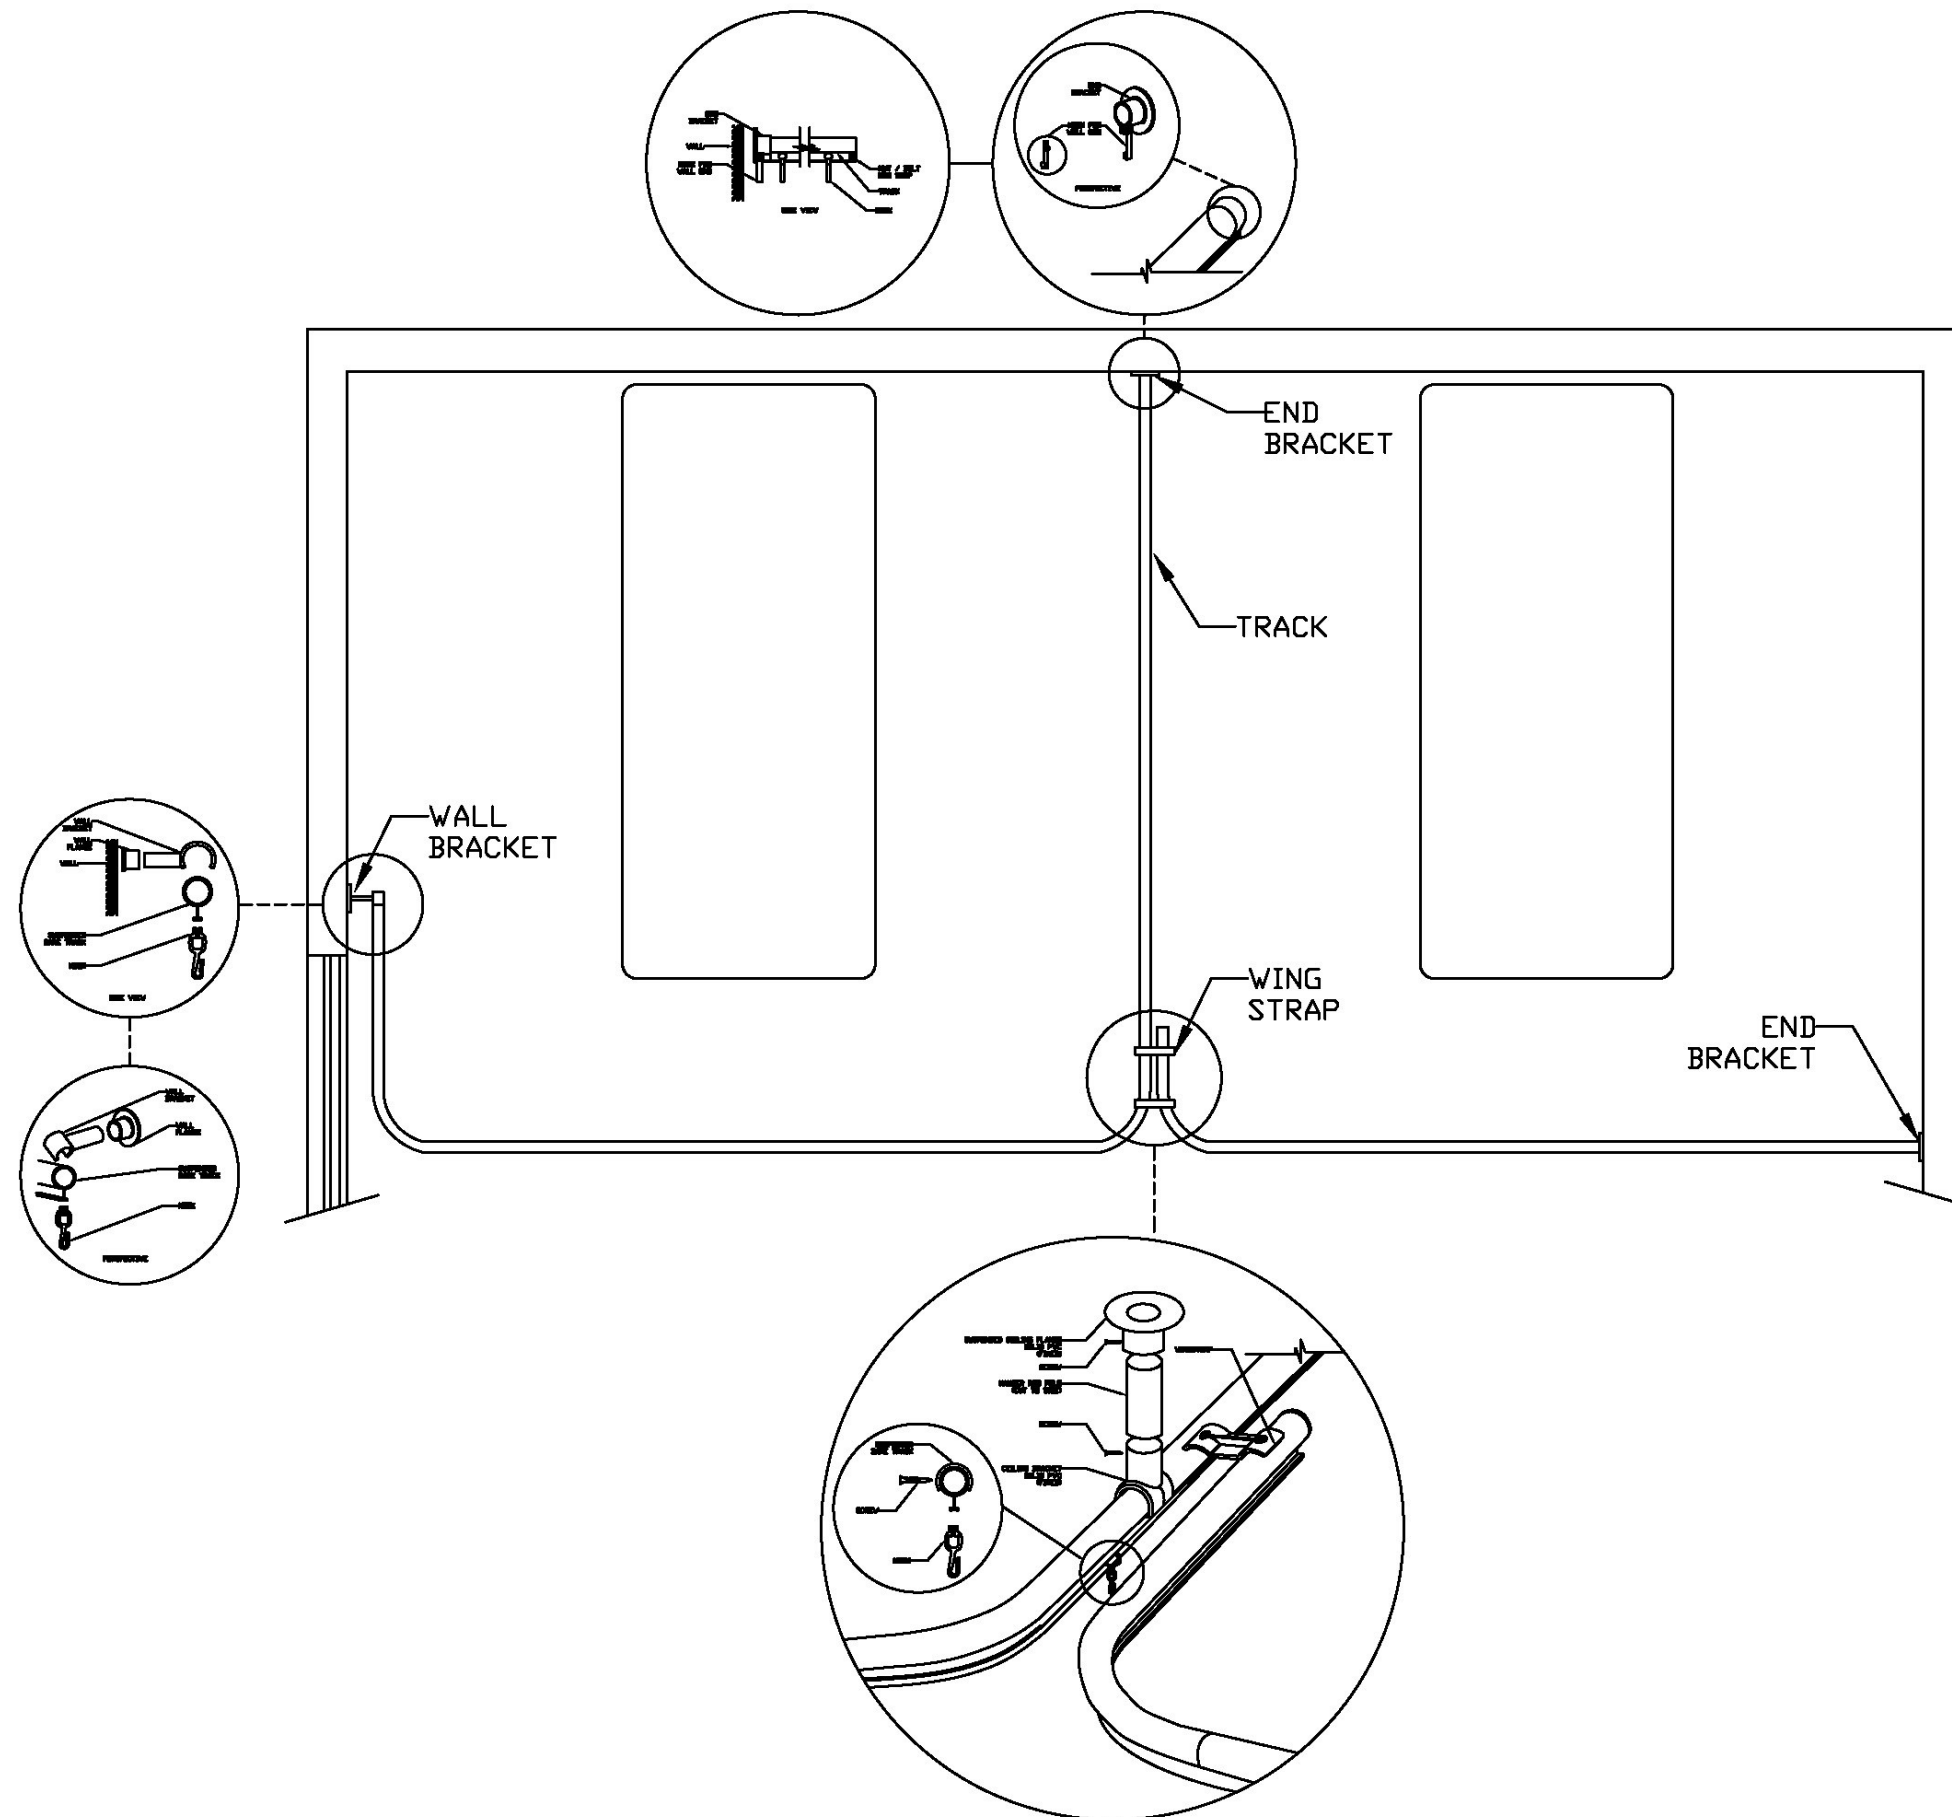

WESTPORT CEILING
SUSPENDED TRACK
—
PLAN VIEW OVERALL

WESTPORT MANUFACTURING

1122 SW MARINE DRIVE
VANCOUVER, BC
V6P 5Z3

www.west-port.com

604-261-9326

800-663-9587

WESTPORT CEILING
SUSPENDED TRACK
DETAILS

WESTPORT MANUFACTURING