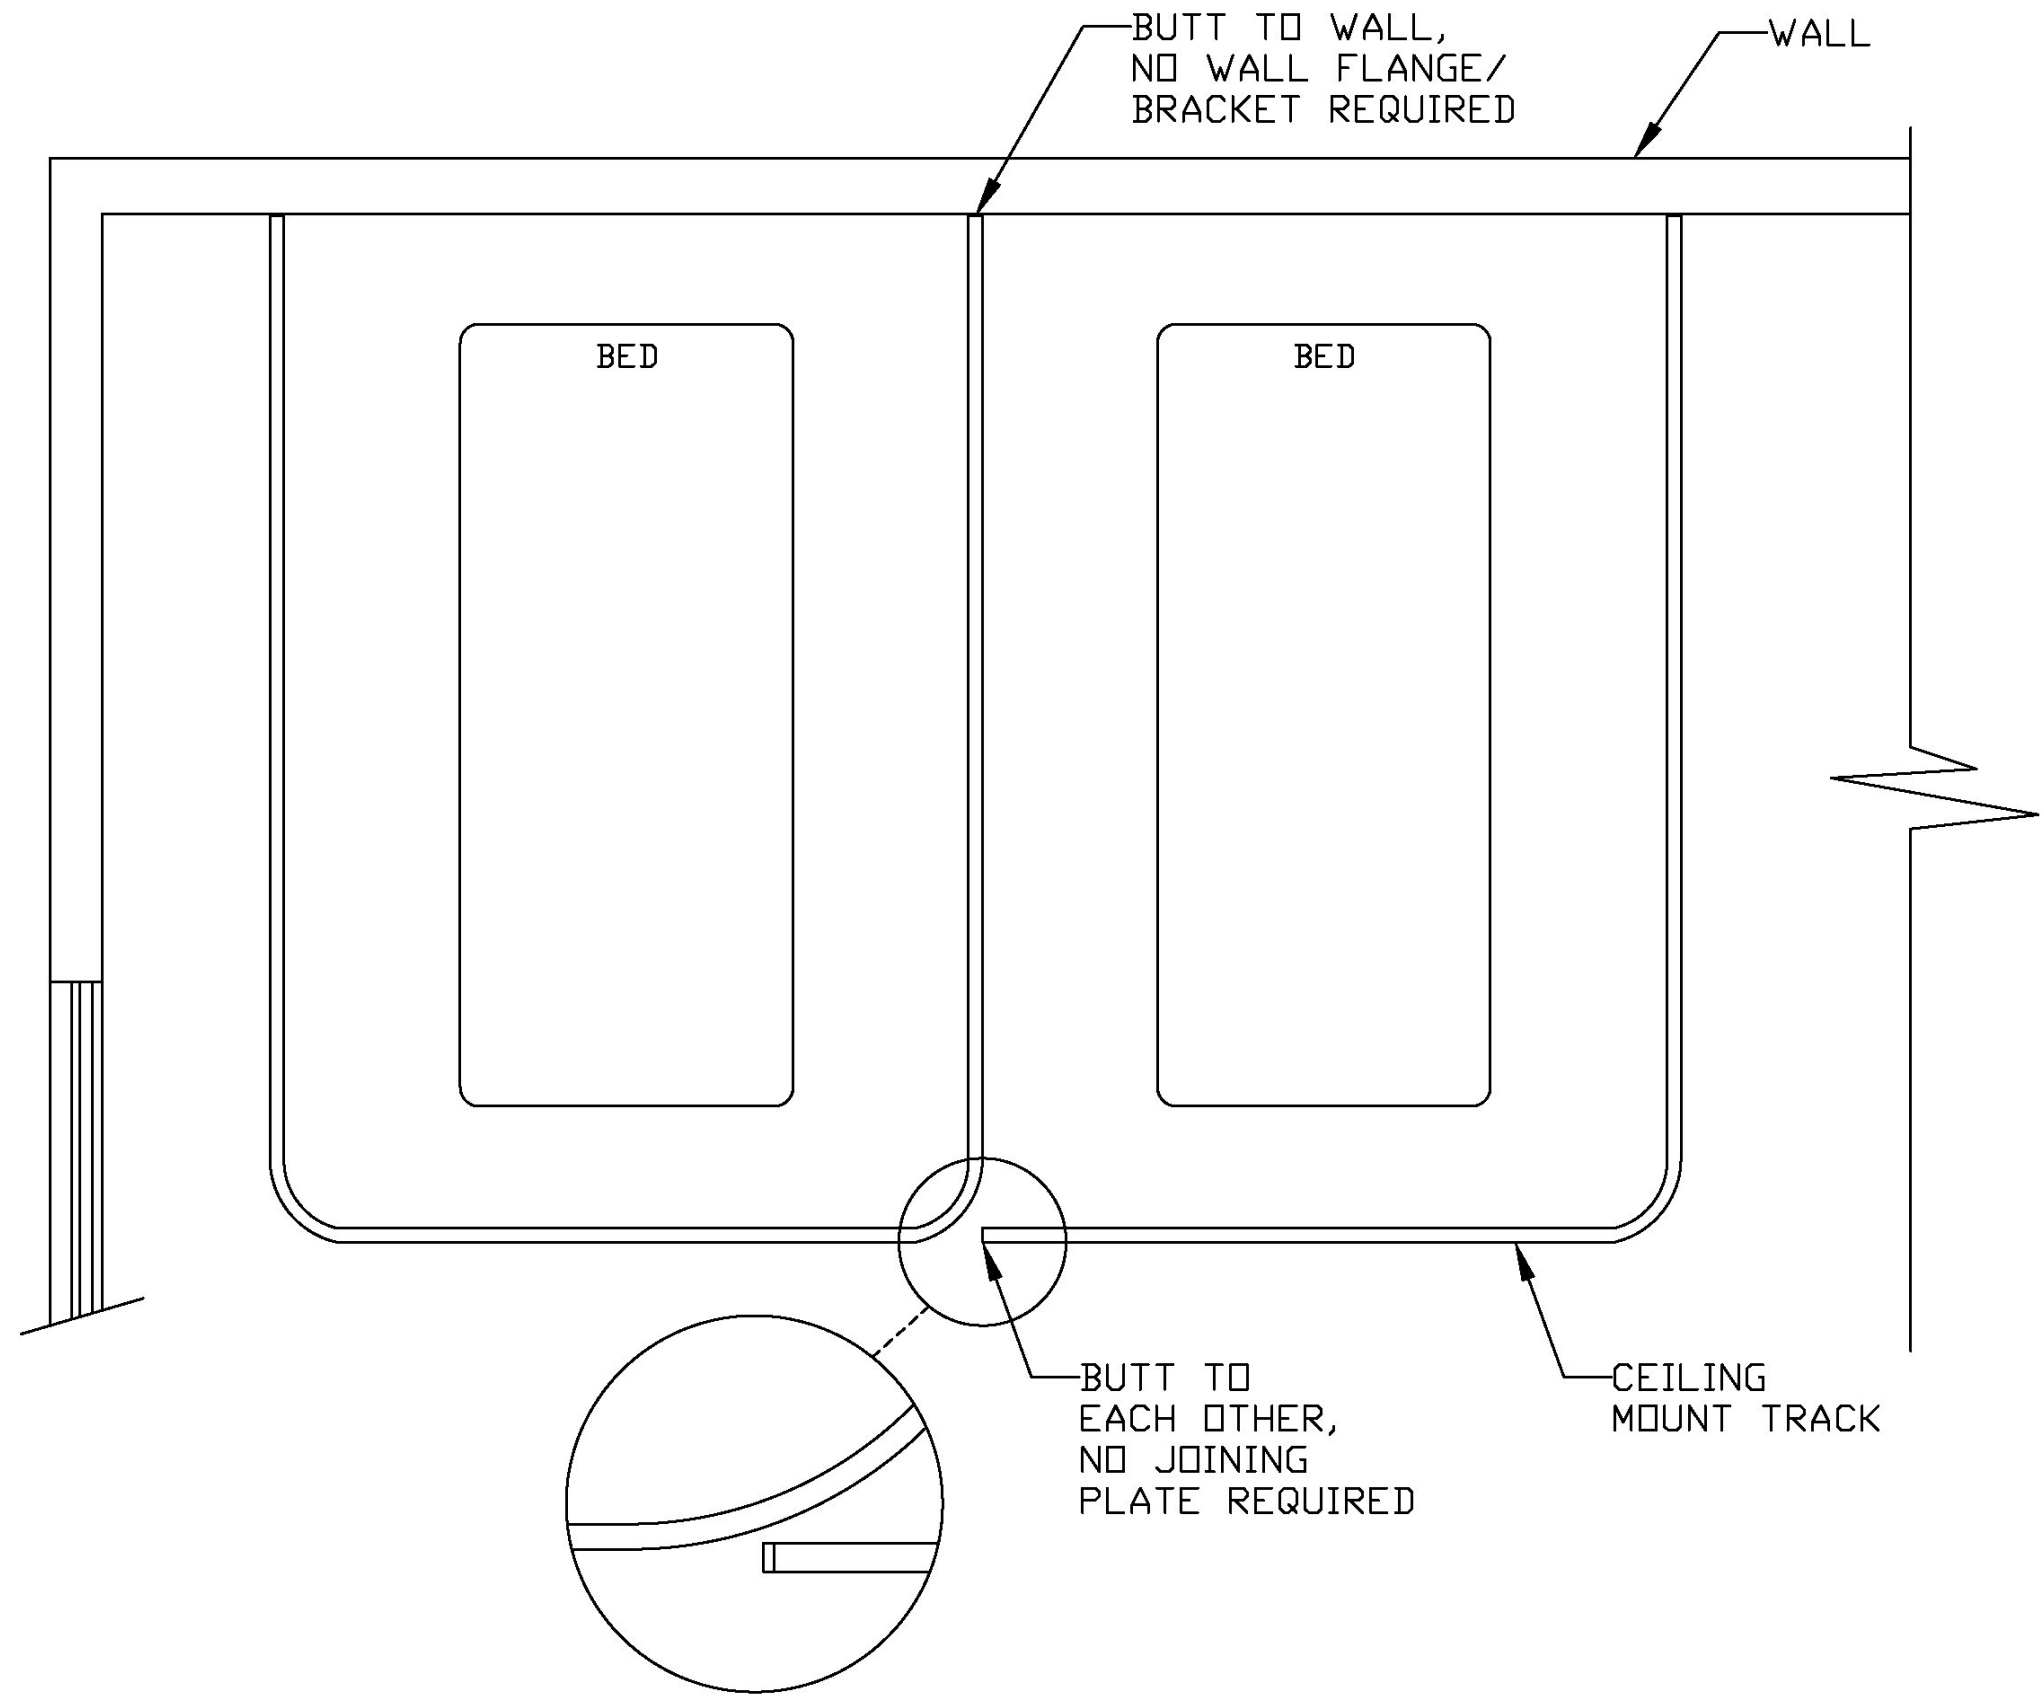

WESTPORT DIRECT
CEILING TRACK
-
PLAN VIEW

WESTPORT MANUFACTURING
1122 SW MARINE DRIVE
VANCOUVER, BC
V6P 5Z3
www.west-port.com
604-261-9326
800-663-9587