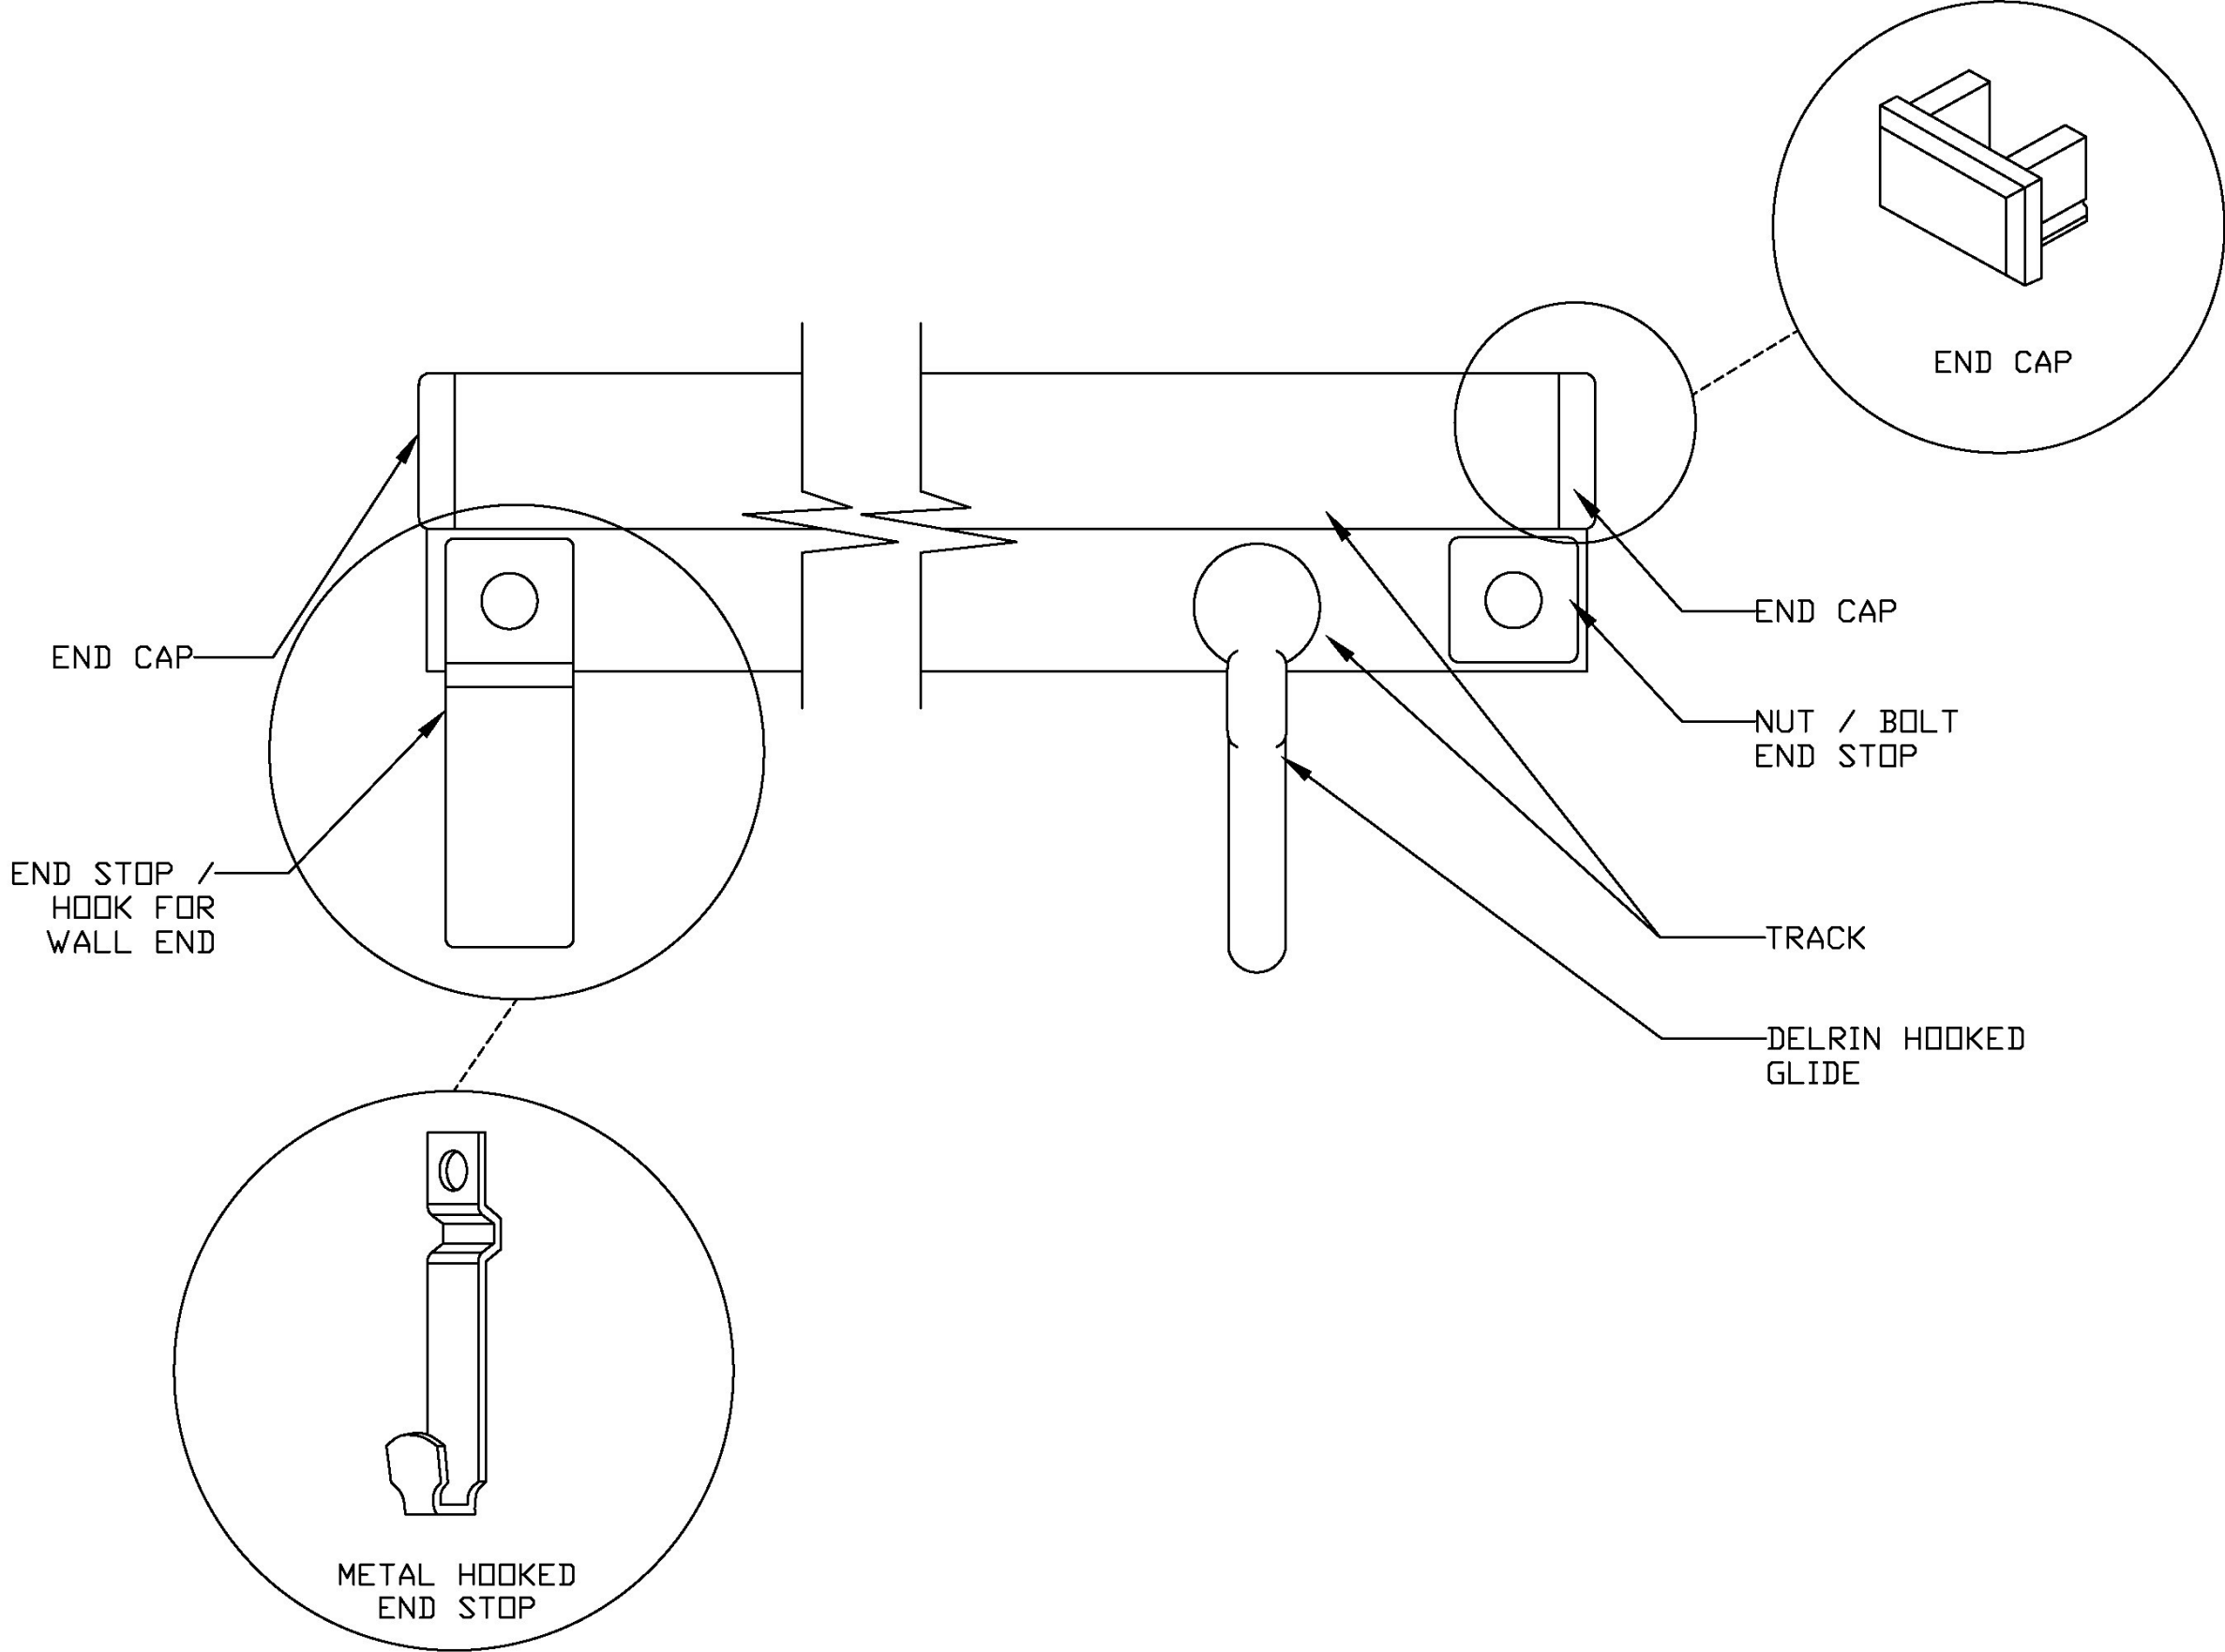

WESTPORT DIRECT
CEILING TRACK
-
SIDE VIEW

WESTPORT MANUFACTURING
1122 SW MARINE DRIVE
VANCOUVER, BC
V6P 5Z3
www.west-port.com
604-261-9326
800-663-9587

WESTPORT DIRECT
CEILING TRACK

—
END VIEW

WESTPORT MANUFACTURING

1122 SW MARINE DRIVE
VANCOUVER, BC
V6P 5Z3

www.west-port.com
604-261-9326
800-663-9587

WESTPORT DIRECT
CEILING TRACK
-
PLAN VIEW

WESTPORT MANUFACTURING
1122 SW MARINE DRIVE
VANCOUVER, BC
V6P 5Z3
www.west-port.com
604-261-9326
800-663-9587