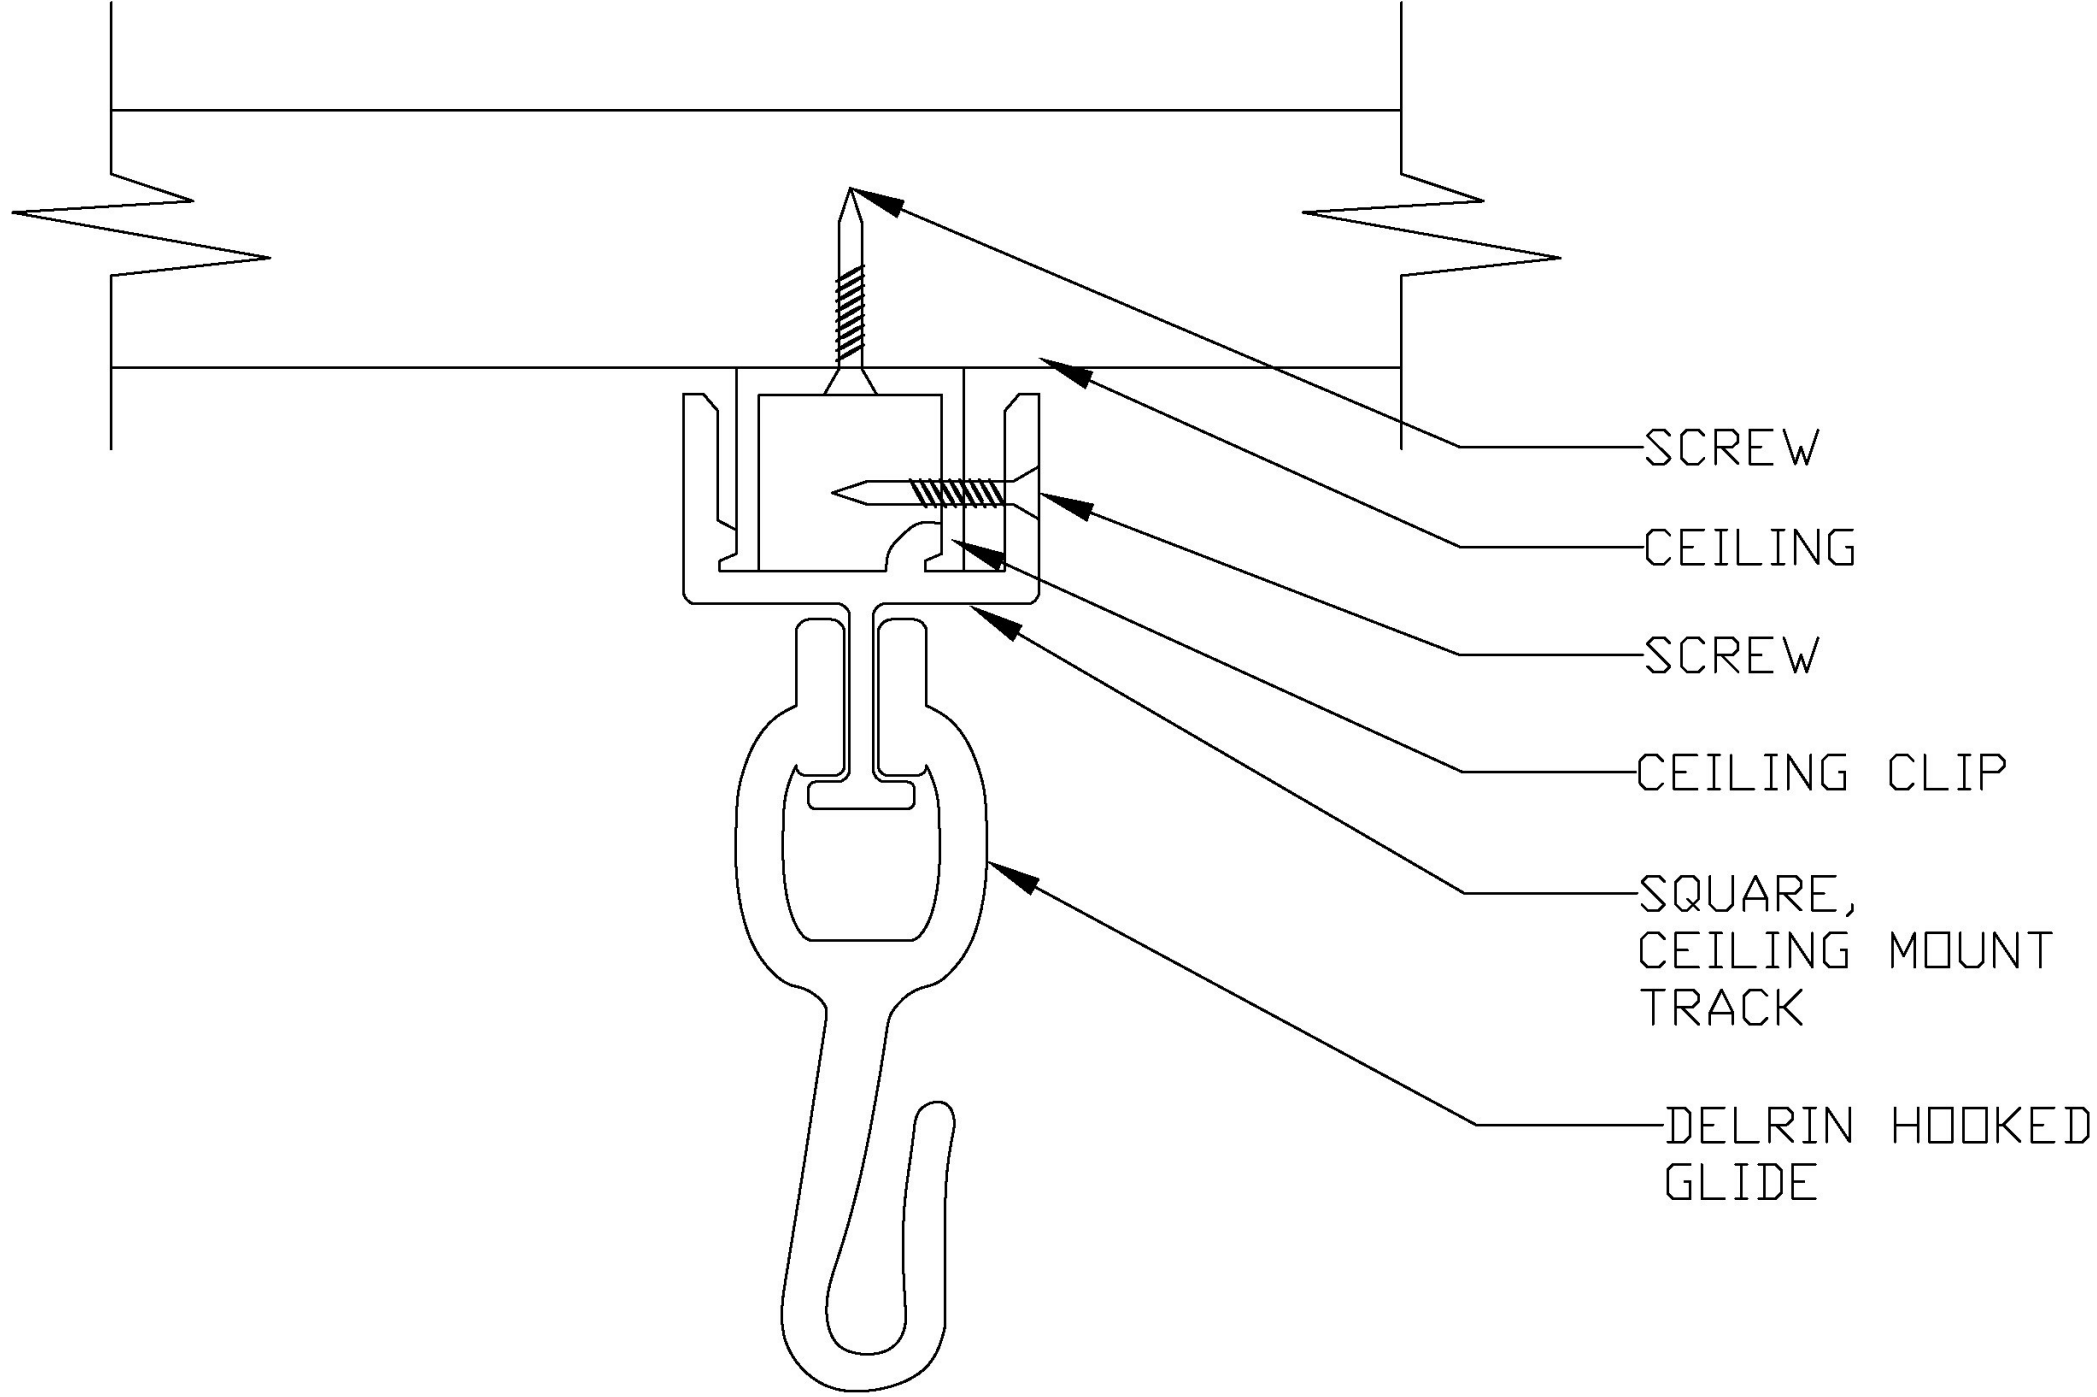

WESTPORT DIRECT
CEILING TRACK
-
SIDE VIEW

WESTPORT MANUFACTURING
1122 SW MARINE DRIVE
VANCOUVER, BC
V6P 5Z3
www.west-port.com
604-261-9326
800-663-9587

WESTPORT DIRECT
CEILING TRACK

—
END VIEW

WESTPORT MANUFACTURING

1122 SW MARINE DRIVE
VANCOUVER, BC
V6P 5Z3

www.west-port.com
604-261-9326
800-663-9587

WESTPORT DIRECT
CEILING TRACK
-
PLAN VIEW

WESTPORT MANUFACTURING
1122 SW MARINE DRIVE
VANCOUVER, BC
V6P 5Z3
www.west-port.com
604-261-9326
800-663-9587