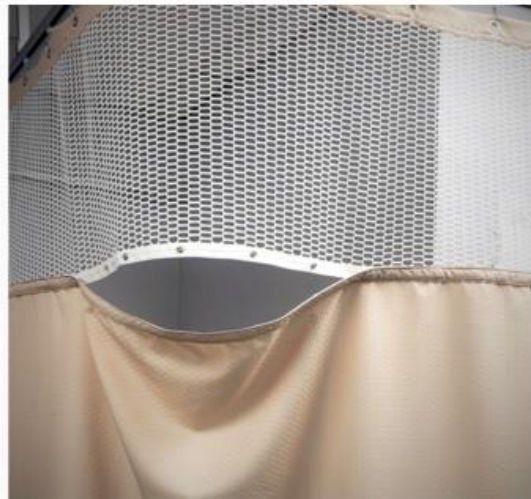

www.west-port.com

info@west-port.com

1-800-663-9587